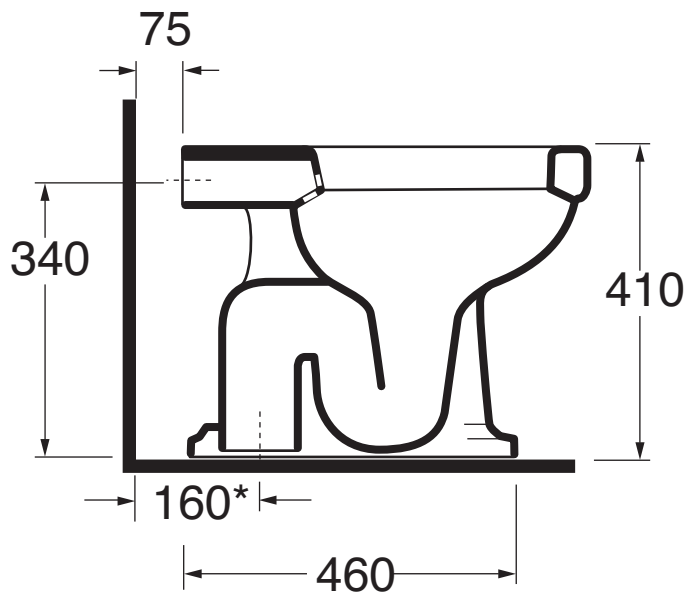

GIU 100/S

Vaso scarico a terra
W.c. with floor trap

Dimensioni/dimension: 53x38xH41 cm
Peso/weight: 17,5 kg

*misura consigliata
*advised measure