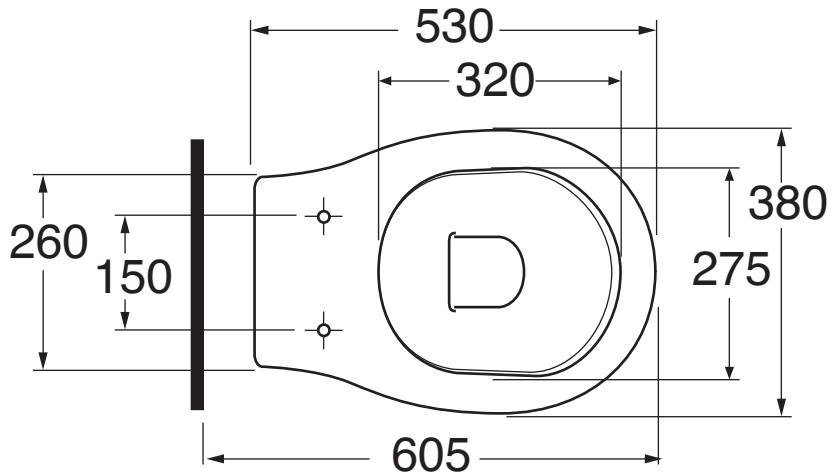

GIU 100/S

Vaso scarico a terra
W.c. with floor trap

Dimensioni/dimension: 53x38xH41 cm
Peso/weight: 17,5 kg

*misura consigliata
*advised measure