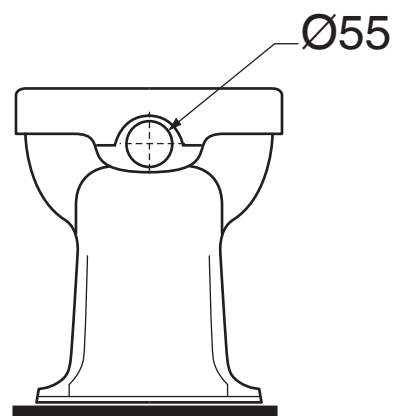

GIU 100/S

Vaso scarico a terra
W.c. with floor trap

Dimensioni/dimension: 53x38xH41 cm
Peso/weight: 17,5 kg

*misura consigliata
*advised measure