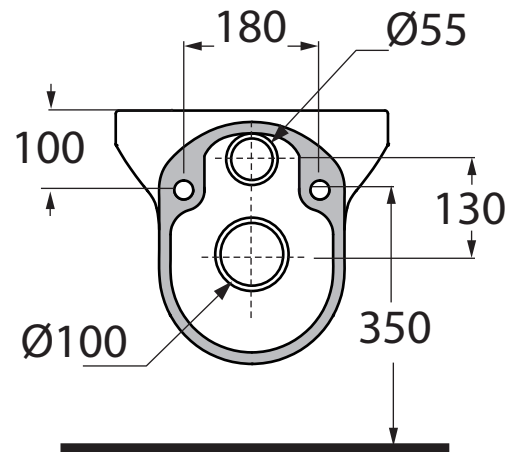

THI100/DIS

Vaso sospeso apertura frontale
Wall-hung w.c. with front opening

Dimensioni/dimensions: 75x36xH 37 cm

Peso/weight: 24 kg

** Come da normativa l'altezza dal piano superiore al pavimento varia dai 45/50 cm

** According to the regulations the high from the upper plane to the floor changes from 45/50 cm