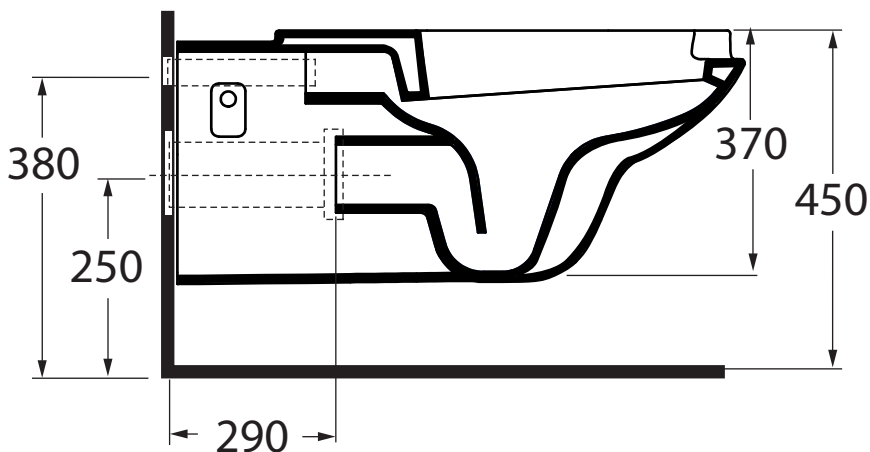

THI100/DIS

Vaso sospeso apertura frontale
Wall-hung w.c. with front opening

Dimensioni/dimensions: 75x36xH 37 cm

Peso/weight: 24 kg

** Come da normativa l'altezza dal piano superiore al pavimento varia dai 45/50 cm

** According to the regulations the high from the upper plane to the floor changes from 45/50 cm