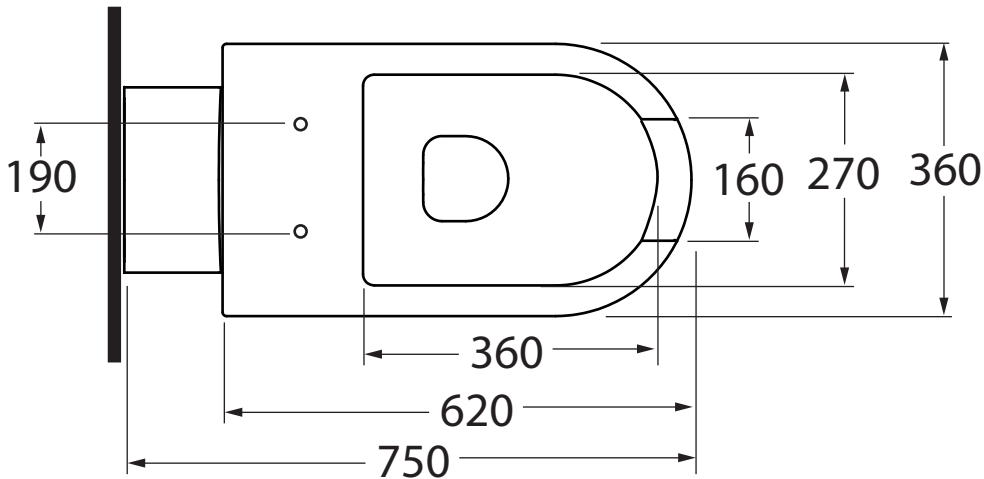

THI100/DIS

Vaso sospeso apertura frontale
Wall-hung w.c. with front opening

Dimensioni/dimensions: 75x36xH 37 cm

Peso/weight: 24 kg

** Come da normativa l'altezza dal piano superiore al pavimento varia dai 45/50 cm

** According to the regulations the high from the upper plane to the floor changes from 45/50 cm