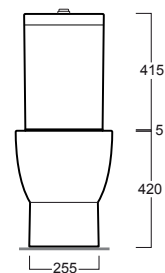

LFT

Vaso / WC

simas®
ACQUA SPACE

LFT 25 / LFT 26

Disegni Tecnici
Technical Drawings

Vaso monoblocco carenato Base con scarico a parete o pavimento (curva tecnica inclusa) e cassetta con coperchio.

Back to wall close coupled WC Base with wall or floor outlet (curved pipe included) and cistern with lid.

Accessori di completamento
Accessories available

- Batteria di scarico doppio flusso D 22
- Push button double flush mechanism D 22
- Coprivaso avvolgente in termoindurente cerniere cromo LFT 003
- *Wrap-around thermoset toilet seat with chrome-finish hinges LFT 003*
- Coprivaso avvolgente in termoindurente con cerniere rallentate cromo LFT 004
- *Wrap-around thermoset toilet seat with chrome-finish soft-closing hinges LFT 004*
- Scatola viti di fissaggio F82
- *Set of fixing screw F82*

Dati per montaggi
Installation Info