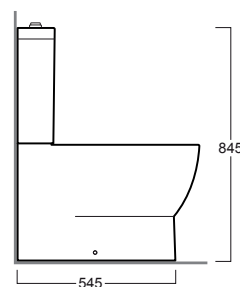

LFT

Vaso / WC

simas®
ACQUA SPACE

LFT 25 / LFT 26

Disegni Tecnici
Technical Drawings

Vaso monoblocco carenato Base con scarico a parete o pavimento (curva tecnica inclusa) e cassetta con coperchio.

Back to wall close coupled WC Base with wall or floor outlet (curved pipe included) and cistern with lid.

Accessori di completamento
Accessories available

- Batteria di scarico doppio flusso D 22
- Push button double flush mechanism D 22
- Coprivaso avvolgente in termoindurente cerniere cromo LFT 003
- *Wrap-around thermoset toilet seat with chrome-finish hinges LFT 003*
- Coprivaso avvolgente in termoindurente con cerniere rallentate cromo LFT 004
- *Wrap-around thermoset toilet seat with chrome-finish soft-closing hinges LFT 004*
- Scatola viti di fissaggio F82
- *Set of fixing screw F82*

Dati per montaggi
Installation Info