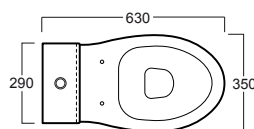

LFT

Vaso / WC

simas®
ACQUA SPACE

LFT 25 / LFT 26

Disegni Tecnici
Technical Drawings

Vaso monoblocco carenato Base con scarico a parete o pavimento (curva tecnica inclusa) e cassetta con coperchio.

Back to wall close coupled WC Base with wall or floor outlet (curved pipe included) and cistern with lid.

Accessori di completamento
Accessories available

- Batteria di scarico doppio flusso D 22
- Push button double flush mechanism D 22
- Coprivaso avvolgente in termoindurente cerniere cromo LFT 003
- *Wrap-around thermoset toilet seat with chrome-finish hinges LFT 003*
- Coprivaso avvolgente in termoindurente con cerniere rallentate cromo LFT 004
- *Wrap-around thermoset toilet seat with chrome-finish soft-closing hinges LFT 004*
- Scatola viti di fissaggio F82
- *Set of fixing screw F82*

Dati per montaggi
Installation Info