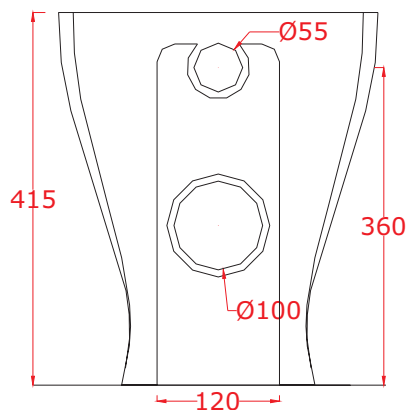

ART CERAM

VIA MONSIGNOR TENDERINI SNC
01033 CIVITA CASTELLANA (VT) - ITALY
T (+39) 0761 599499
F (+39) 0761 514232
E INFO@ARTCERAM.IT
W WWW.ARTCERAM.IT

JAZZ

CODOCE/CODE:

MISURE/SIZE:

PESO/WEIGHT:

Vaso universale Back to wall WC

JZ 03

540*360*h 420

27 KG

N.B. Le misure indicate possono subire una variazione dello 0,6% circa, dovuta ad usura stampi e a variazioni delle caratteristiche tecniche relative alle materie prime che compongono l'impasto.

N.B. Indicated size could have a variation of about 0,6% due to usure of the moulds or the variations of the materials' technical characteristics used in the mixture.

MADE IN ITALY