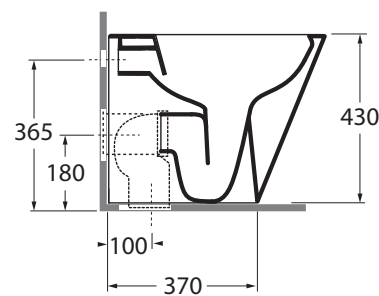

FMVCTPE00000BI

cotone/ cotton

FMVCTPE00000CT

CM 54x37xh43

plt italy pz.12 - plt export pcs. 20

kg 28,5

KIT WATER SAVING

scala/ scale 1:20 dimensioni/dimensions in mm

FOR 1800/F
FOR 1800M/F

Curva tecnica per vaso e vaso monoblocco
Technical bend for floor standing
and close coupled wc

CVT

TECHNICAL SHEET n°: 01	DESIGNER: OFFICINA AZZURRA	CODE: FMVCTPE00000	Azzurra sanitari in ceramica S.p.a. via Civita Castellana snc 01030 Castel S.Elia (VT) - ITALY Tel.+39.0761 518155 Fax.+39.0761 514560		
SHEET FORMAT: A4	ISO	REVISION: 01	SCALE: 1:20	DATE: 03/07/2018	
REGULATIONS: CE EN 997/ EN33 / Dop-997 *					
All the measurements respect the tolerances provided by the "AZZURRA QUALITY GUIDELINES".					