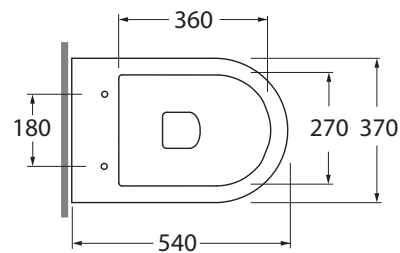

FMVCTPE00000BI

cotone/ cotton

FMVCTPE00000CT

CM 54x37xh43

plt italy pz.12 - plt export pcs. 20

kg 28,5

KIT WATER SAVING

scala/ scale 1:20 dimensioni/dimensions in mm

FOR 1800/F
FOR 1800M/F

Curva tecnica per vaso e vaso monoblocco
Technical bend for floor standing
and close coupled wc

CVT

TECHNICAL SHEET n°: 01	DESIGNER: OFFICINA AZZURRA	CODE: FMVCTPE00000	Azzurra sanitari in ceramica S.p.a. via Civita Castellana snc 01030 Castel S.Elia (VT) - ITALY Tel.+39.0761 518155 Fax.+39.0761 514560		
SHEET FORMAT: A4	ISO	REVISION: 01	SCALE: 1:20	DATE: 03/07/2018	
REGULATIONS: CE EN 997/ EN33 / Dop-997 *					
All the measurements respect the tolerances provided by the "AZZURRA QUALITY GUIDELINES".					