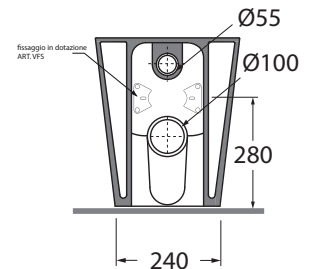

FMVCTPE00000BI

cotone/ cotton

FMVCTPE00000CT

CM 54x37xh43

plt italy pz.12 - plt export pcs. 20

kg 28,5

KIT WATER SAVING

scala/ scale 1:20 dimensioni/dimensions in mm

FOR 1800/F
FOR 1800M/F

Curva tecnica per vaso e vaso monoblocco
Technical bend for floor standing
and close coupled wc

CVT

TECHNICAL SHEET n°: 01	DESIGNER: OFFICINA AZZURRA	CODE: FMVCTPE00000	Azzurra sanitari in ceramica S.p.a. via Civita Castellana snc 01030 Castel S.Elia (VT) - ITALY Tel.+39.0761 518155 Fax.+39.0761 514560		
SHEET FORMAT: A4	ISO	REVISION: 01	SCALE: 1:20	DATE: 03/07/2018	
REGULATIONS: CE EN 997/ EN33 / Dop-997 *					
All the measurements respect the tolerances provided by the "AZZURRA QUALITY GUIDELINES".					